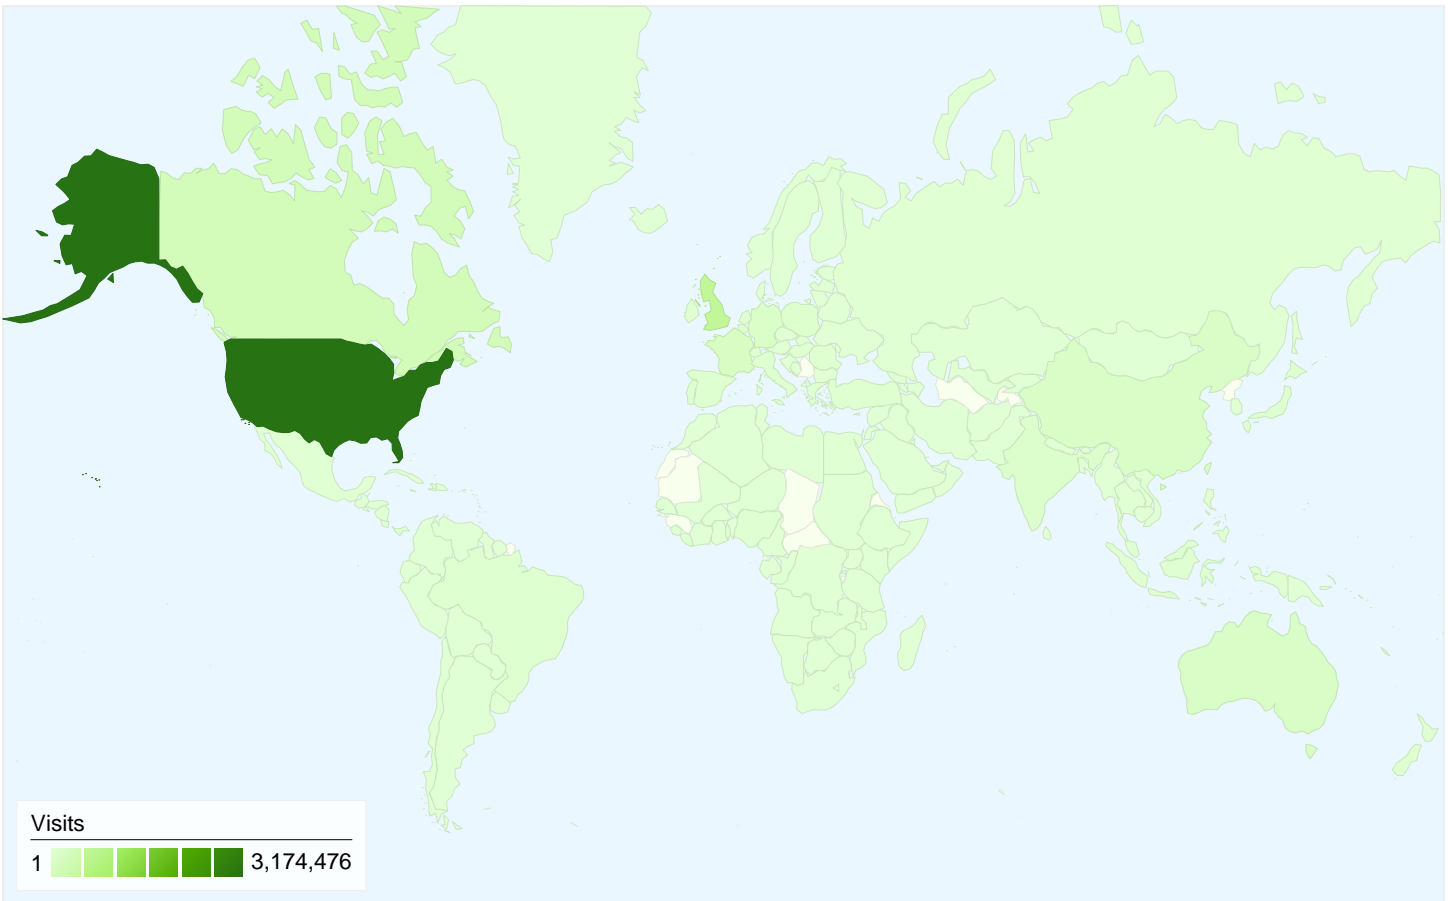

Visitors
818,463

Map Overlay world

Traffic Sources Overview

- **Referring Sites**
5,598,854.00 (98.98%)
- **Direct Traffic**
53,135.00 (0.94%)
- **Search Engines**
4,619.00 (0.08%)
- **Other**
97 (> 0.00%)

818,463 people visited this site

5,656,705 Visits

818,463 Absolute Unique Visitors

24,038,450 Pageviews

4.25 Average Pageviews

00:17:05 Time on Site

0.70% Bounce Rate

12.51% New Visits

All traffic sources sent a total of 5,656,705 visits

0.94% Direct Traffic

98.98% Referring Sites

0.08% Search Engines

- **Referring Sites**
5,598,854.00 (98.98%)
- **Direct Traffic**
53,135.00 (0.94%)
- **Search Engines**
4,619.00 (0.08%)
- **Other**
97 (> 0.00%)

5,656,705 visits came from 215 countries/territories

Site Usage

Visits	Pages/Visit	Avg. Time on Site	% New Visits	Bounce Rate	
5,656,705 % of Site Total: 100.00%	4.25 Site Avg: 4.25 (0.00%)	00:17:05 Site Avg: 00:17:05 (0.00%)	12.96% Site Avg: 12.51% (3.60%)	0.70% Site Avg: 0.70% (0.00%)	
Country/Territory	Visits	Pages/Visit	Avg. Time on Site	% New Visits	Bounce Rate
United States	3,174,476	4.01	00:17:36	9.47%	0.56%
United Kingdom	553,814	4.12	00:16:58	8.52%	0.85%
Canada	241,281	4.01	00:17:38	11.04%	0.70%
France	160,201	3.90	00:13:12	6.85%	0.82%
Australia	139,176	3.95	00:18:50	7.60%	0.57%
China	136,231	10.31	00:26:44	42.80%	0.86%
Germany	120,311	4.42	00:16:40	9.93%	0.64%
India	80,114	4.32	00:15:01	32.40%	0.97%
Poland	57,224	4.02	00:16:24	5.45%	0.73%
Spain	46,604	4.62	00:12:39	19.20%	0.62%