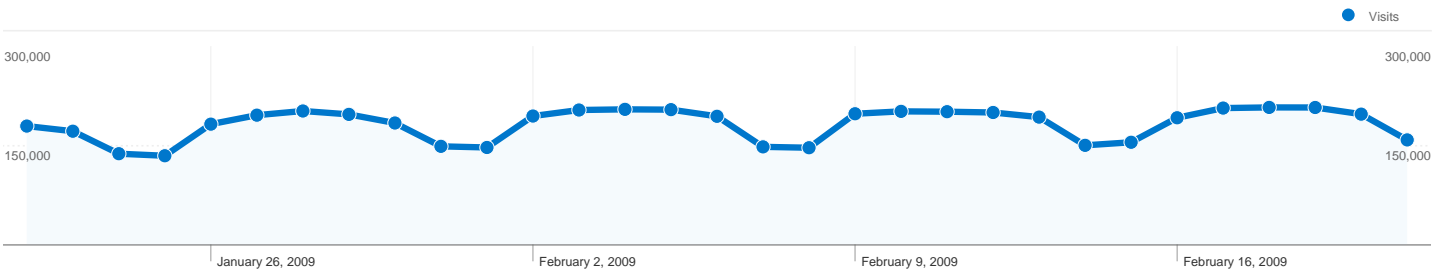

All traffic sources sent a total of 5,656,705 visits

0.94% Direct Traffic

98.98% Referring Sites

0.08% Search Engines

- **Referring Sites**
  5,598,854.00 (98.98%)
- **Direct Traffic**
  53,135.00 (0.94%)
- **Search Engines**
  4,619.00 (0.08%)
- **Other**
  97 (> 0.00%)

Top Traffic Sources

Sources	Visits	% visits	Keywords	Visits	% visits
google.com (referral)	2,876,820	50.86%	(not set)	4,039	87.44%
google.co.uk (referral)	386,834	6.84%	f14	315	6.82%
partnerpage.google.com	377,928	6.68%	google docs	15	0.32%
sites.google.com (referral)	305,436	5.40%	king in chess pan	15	0.32%
google.fr (referral)	134,579	2.38%	proyecto dialogo telefonico para	14	0.30%