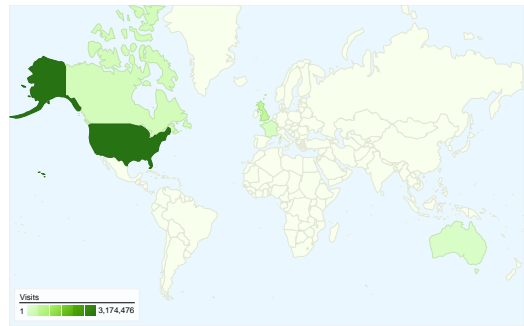

Site Usage

5,656,705 Visits

0.70% Bounce Rate

24,038,450 Pageviews

00:17:05 Avg. Time on Site

4.25 Pages/Visit

12.51% % New Visits

Visitors Overview

Visitors
818,463

Map Overlay world

Traffic Sources Overview

- **Referring Sites**
5,598,854.00 (98.98%)
- **Direct Traffic**
53,135.00 (0.94%)
- **Search Engines**
4,619.00 (0.08%)
- **Other**
97 (> 0.00%)

All traffic sources sent a total of 5,656,705 visits

0.94% Direct Traffic

98.98% Referring Sites

0.08% Search Engines

- **Referring Sites**
5,598,854.00 (98.98%)
- **Direct Traffic**
53,135.00 (0.94%)
- **Search Engines**
4,619.00 (0.08%)
- **Other**
97 (> 0.00%)

5,656,705 visits came from 215 countries/territories

Site Usage

Visits	Pages/Visit	Avg. Time on Site	% New Visits	Bounce Rate	
5,656,705 % of Site Total: 100.00%	4.25 Site Avg: 4.25 (0.00%)	00:17:05 Site Avg: 00:17:05 (0.00%)	12.96% Site Avg: 12.51% (3.60%)	0.70% Site Avg: 0.70% (0.00%)	
Country/Territory	Visits	Pages/Visit	Avg. Time on Site	% New Visits	Bounce Rate
United States	3,174,476	4.01	00:17:36	9.47%	0.56%
United Kingdom	553,814	4.12	00:16:58	8.52%	0.85%
Canada	241,281	4.01	00:17:38	11.04%	0.70%
France	160,201	3.90	00:13:12	6.85%	0.82%
Australia	139,176	3.95	00:18:50	7.60%	0.57%
China	136,231	10.31	00:26:44	42.80%	0.86%
Germany	120,311	4.42	00:16:40	9.93%	0.64%
India	80,114	4.32	00:15:01	32.40%	0.97%
Poland	57,224	4.02	00:16:24	5.45%	0.73%
Spain	46,604	4.62	00:12:39	19.20%	0.62%