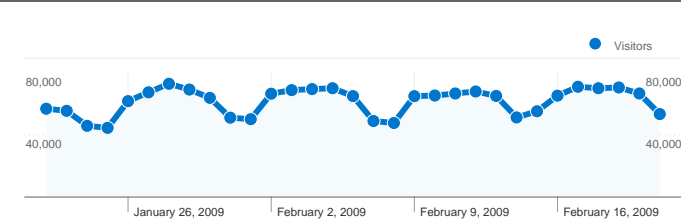

Site Usage

5,656,705 Visits

0.70% Bounce Rate

24,038,450 Pageviews

00:17:05 Avg. Time on Site

4.25 Pages/Visit

12.51% % New Visits

Visitors Overview

818,463 people visited this site

5,656,705 Visits

818,463 Absolute Unique Visitors

24,038,450 Pageviews

4.25 Average Pageviews

00:17:05 Time on Site

0.70% Bounce Rate

12.51% New Visits

5,656,705 visits came from 215 countries/territories

Site Usage

Visits	Pages/Visit	Avg. Time on Site	% New Visits	Bounce Rate	
5,656,705 % of Site Total: 100.00%	4.25 Site Avg: 4.25 (0.00%)	00:17:05 Site Avg: 00:17:05 (0.00%)	12.96% Site Avg: 12.51% (3.60%)	0.70% Site Avg: 0.70% (0.00%)	
Country/Territory	Visits	Pages/Visit	Avg. Time on Site	% New Visits	Bounce Rate
United States	3,174,476	4.01	00:17:36	9.47%	0.56%
United Kingdom	553,814	4.12	00:16:58	8.52%	0.85%
Canada	241,281	4.01	00:17:38	11.04%	0.70%
France	160,201	3.90	00:13:12	6.85%	0.82%
Australia	139,176	3.95	00:18:50	7.60%	0.57%
China	136,231	10.31	00:26:44	42.80%	0.86%
Germany	120,311	4.42	00:16:40	9.93%	0.64%
India	80,114	4.32	00:15:01	32.40%	0.97%
Poland	57,224	4.02	00:16:24	5.45%	0.73%
Spain	46,604	4.62	00:12:39	19.20%	0.62%

Pages on this site were viewed a total of 24,038,450 times

 **24,038,450** Pageviews

 **11,691,764** Unique Views

 **0.70%** Bounce Rate

Top Content

Pages	Pageviews	% Pageviews
/clock	11,742,212	51.03%
/gadgets/ifr?container=blogger&mid=1&v=b5a6a77384858538ff5b	685,085	2.98%
(other)	221,960	0.96%
/gadgets/ifr?container=blogger&mid=1&v=b5a6a77384858538ff5b	81,238	0.35%
/ig/ifr?url=http://www.canbuffi.de/gadgets/clock/clock.xml&up_title	41,707	0.18%