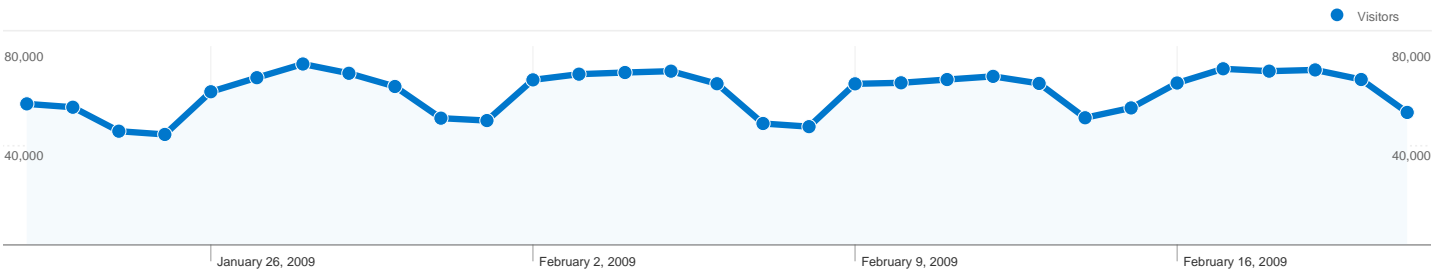

Site Usage

5,656,705 Visits

0.70% Bounce Rate

24,038,450 Pageviews

00:17:05 Avg. Time on Site

4.25 Pages/Visit

12.51% % New Visits

Visitors Overview

Visitors
818,463

Map Overlay world

Traffic Sources Overview

- **Referring Sites**
5,598,854.00 (98.98%)
- **Direct Traffic**
53,135.00 (0.94%)
- **Search Engines**
4,619.00 (0.08%)
- **Other**
97 (> 0.00%)

818,463 people visited this site

5,656,705 Visits

818,463 Absolute Unique Visitors

24,038,450 Pageviews

4.25 Average Pageviews

00:17:05 Time on Site

0.70% Bounce Rate

12.51% New Visits

5,656,705 visits came from 215 countries/territories

Site Usage

Visits	Pages/Visit	Avg. Time on Site	% New Visits	Bounce Rate	
5,656,705 % of Site Total: 100.00%	4.25 Site Avg: 4.25 (0.00%)	00:17:05 Site Avg: 00:17:05 (0.00%)	12.96% Site Avg: 12.51% (3.60%)	0.70% Site Avg: 0.70% (0.00%)	
Country/Territory	Visits	Pages/Visit	Avg. Time on Site	% New Visits	Bounce Rate
United States	3,174,476	4.01	00:17:36	9.47%	0.56%
United Kingdom	553,814	4.12	00:16:58	8.52%	0.85%
Canada	241,281	4.01	00:17:38	11.04%	0.70%
France	160,201	3.90	00:13:12	6.85%	0.82%
Australia	139,176	3.95	00:18:50	7.60%	0.57%
China	136,231	10.31	00:26:44	42.80%	0.86%
Germany	120,311	4.42	00:16:40	9.93%	0.64%
India	80,114	4.32	00:15:01	32.40%	0.97%
Poland	57,224	4.02	00:16:24	5.45%	0.73%
Spain	46,604	4.62	00:12:39	19.20%	0.62%